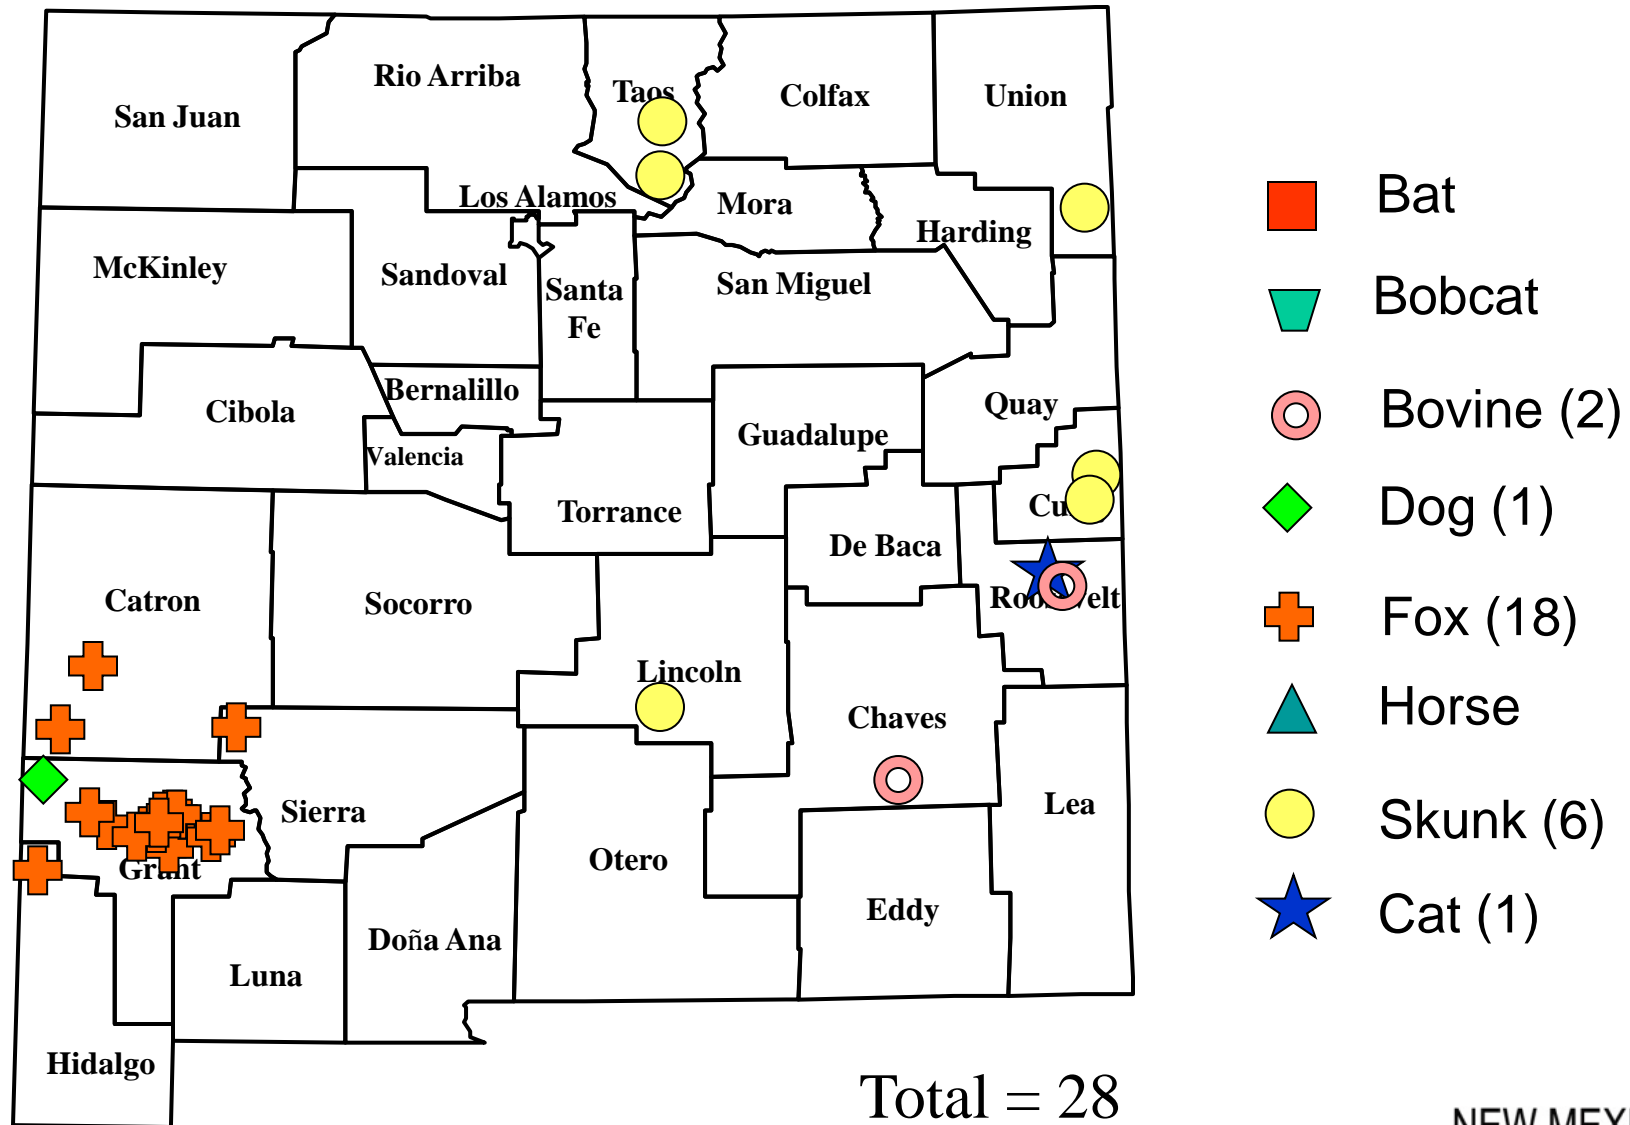

# Animal Rabies by County, New Mexico, 2008

As of 12/31/2008