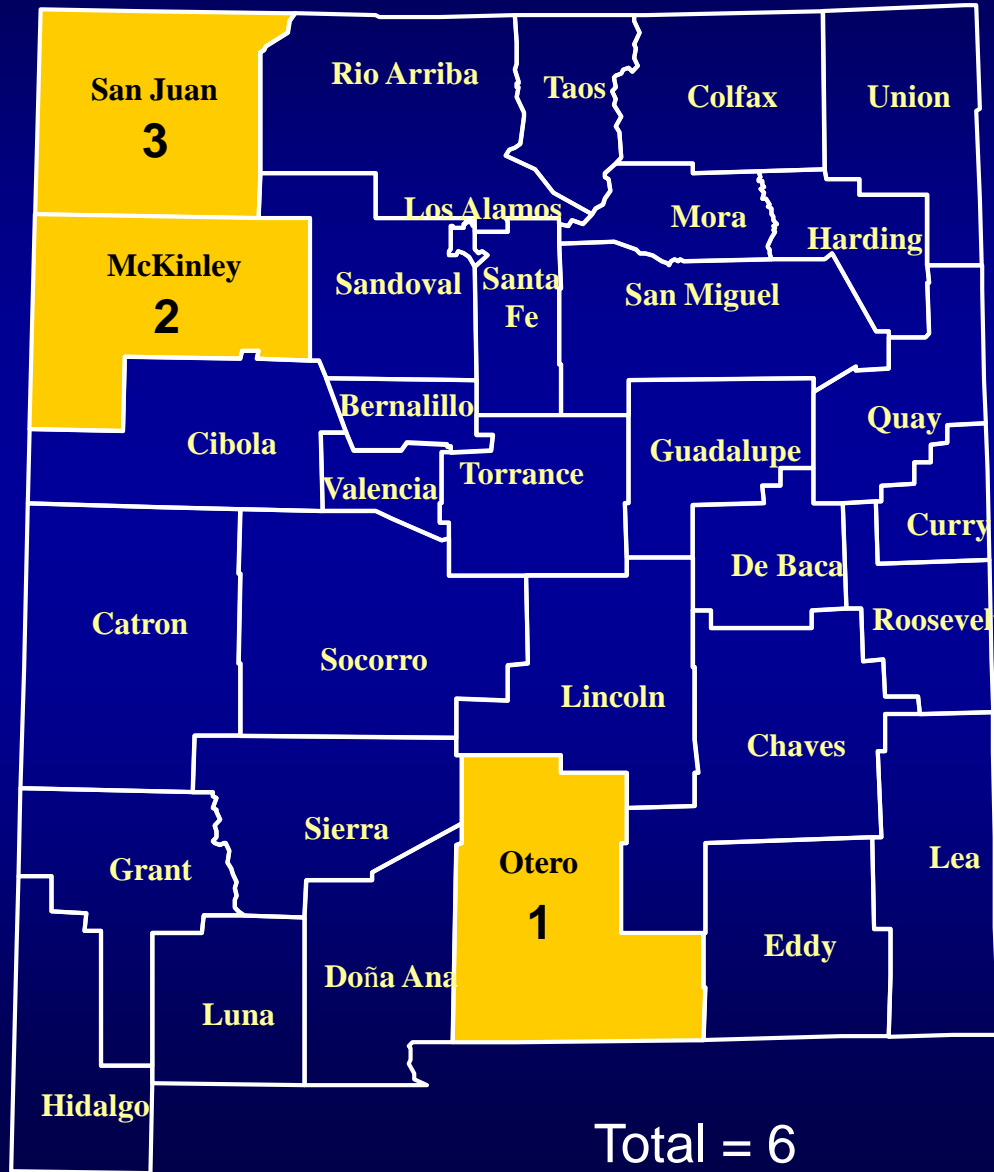

Hantavirus Pulmonary Syndrome Cases in New Mexico by County, 2014

12/09/2014