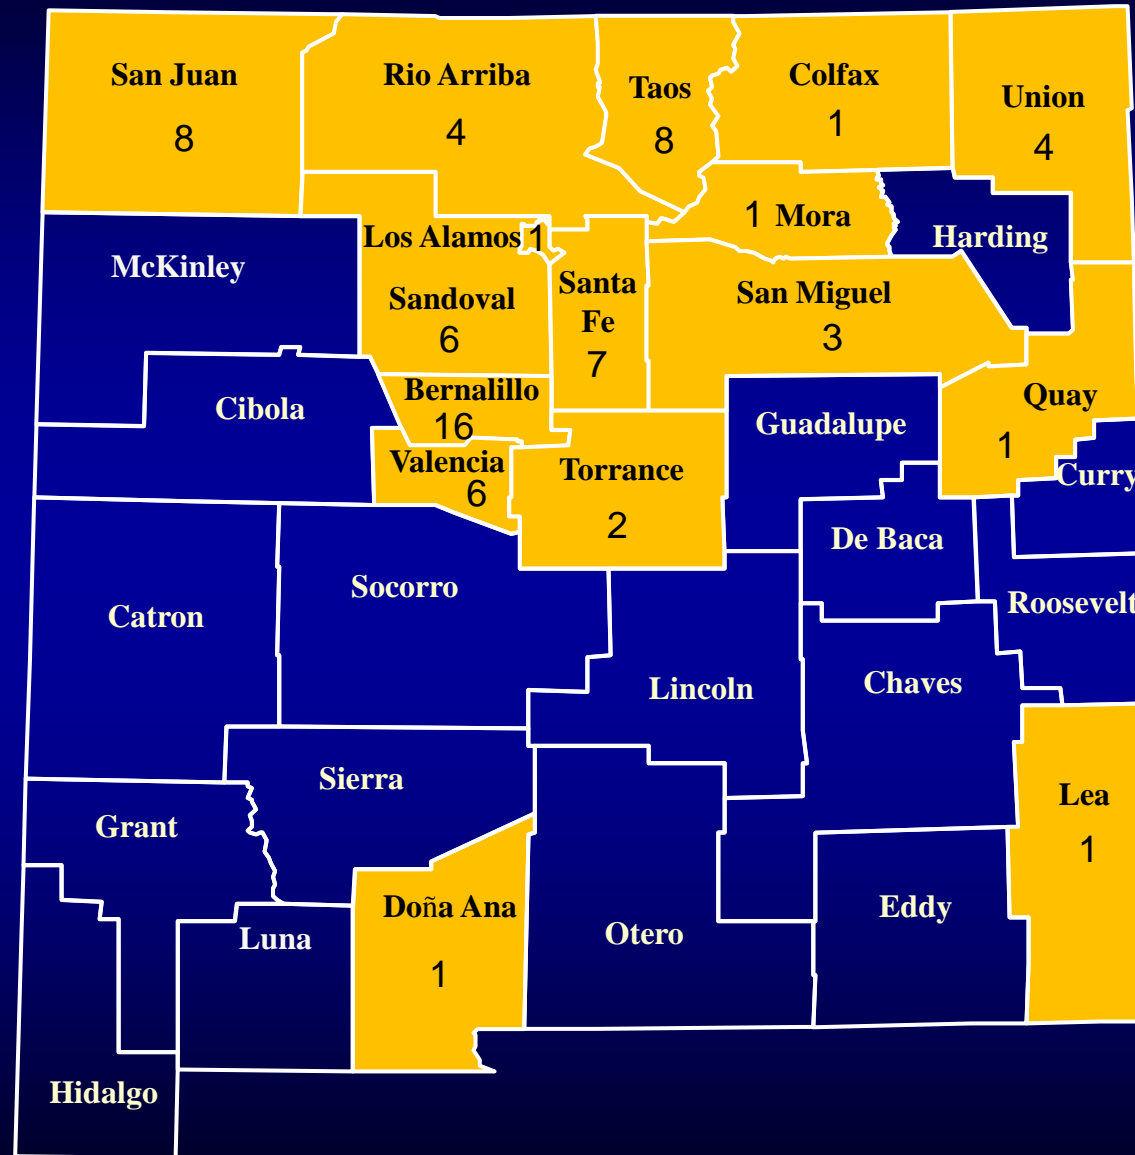

Human WNV Cases by County, New Mexico, 2023*

Total = 70 Cases

*Updated: 11/01/2023