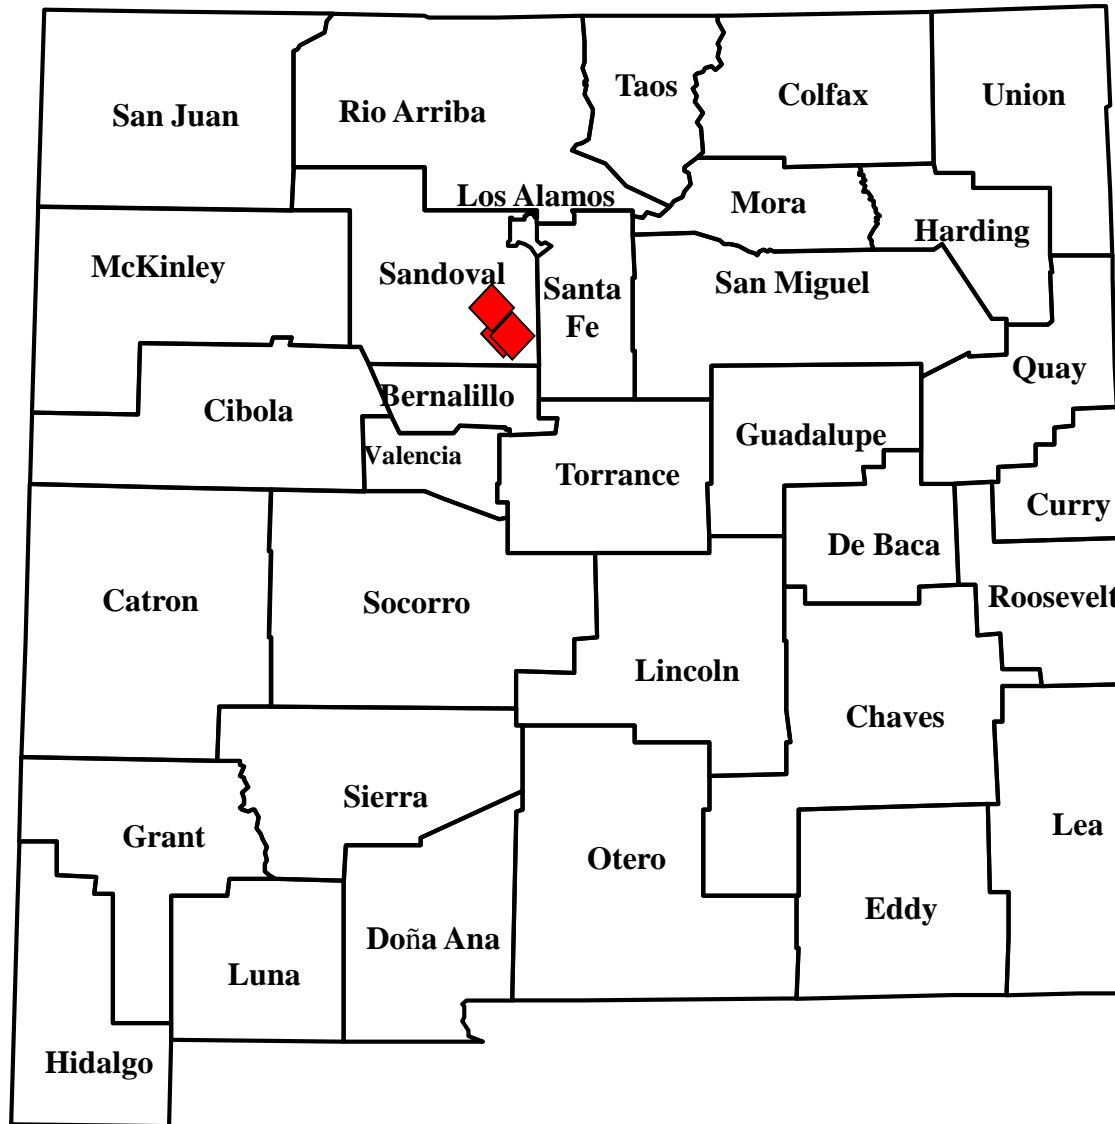

# Domestic Animal Plague in New Mexico, 2016

◆ Cat case (confirmed)  
Total = 10

✚ Dog case (confirmed)  
Total = 21

Total = 31

# Wild Animal Plague in New Mexico, 2016

- ◆ Positive Mammal  
Total = 3 (2 rabbits, 1 bear)
- ⊕ Positive Fleas  
Total = 0