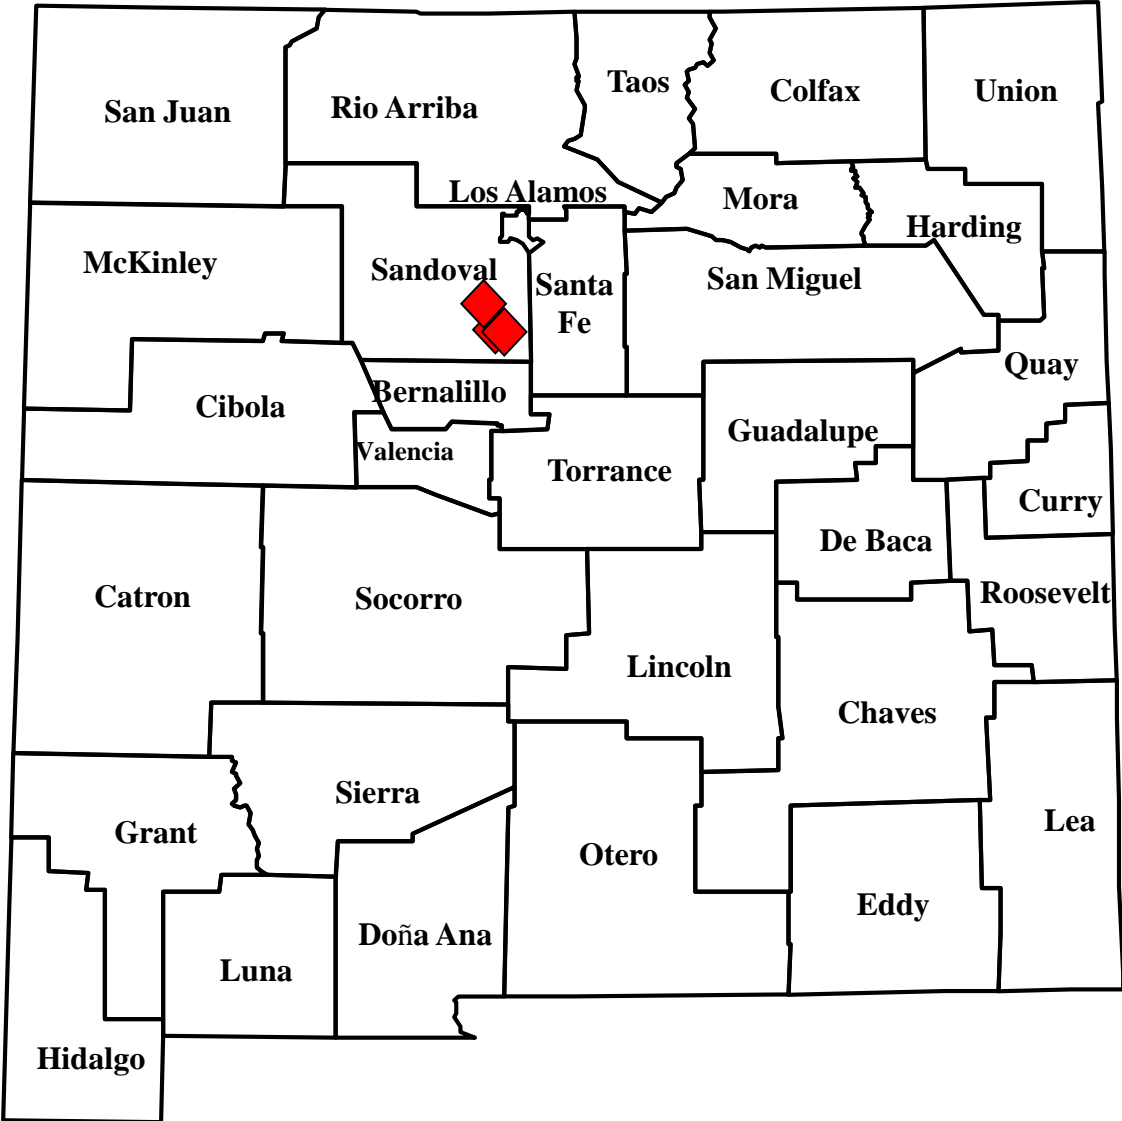

Domestic Animal Plague in New Mexico, 2016

◆ Cat case (confirmed)
Total = 10

✚ Dog case (confirmed)
Total = 21

Total = 31

Wild Animal Plague in New Mexico, 2016

◆ Positive Mammal
Total = 3 (2 rabbits, 1 bear)

✚ Positive Fleas
Total = 0