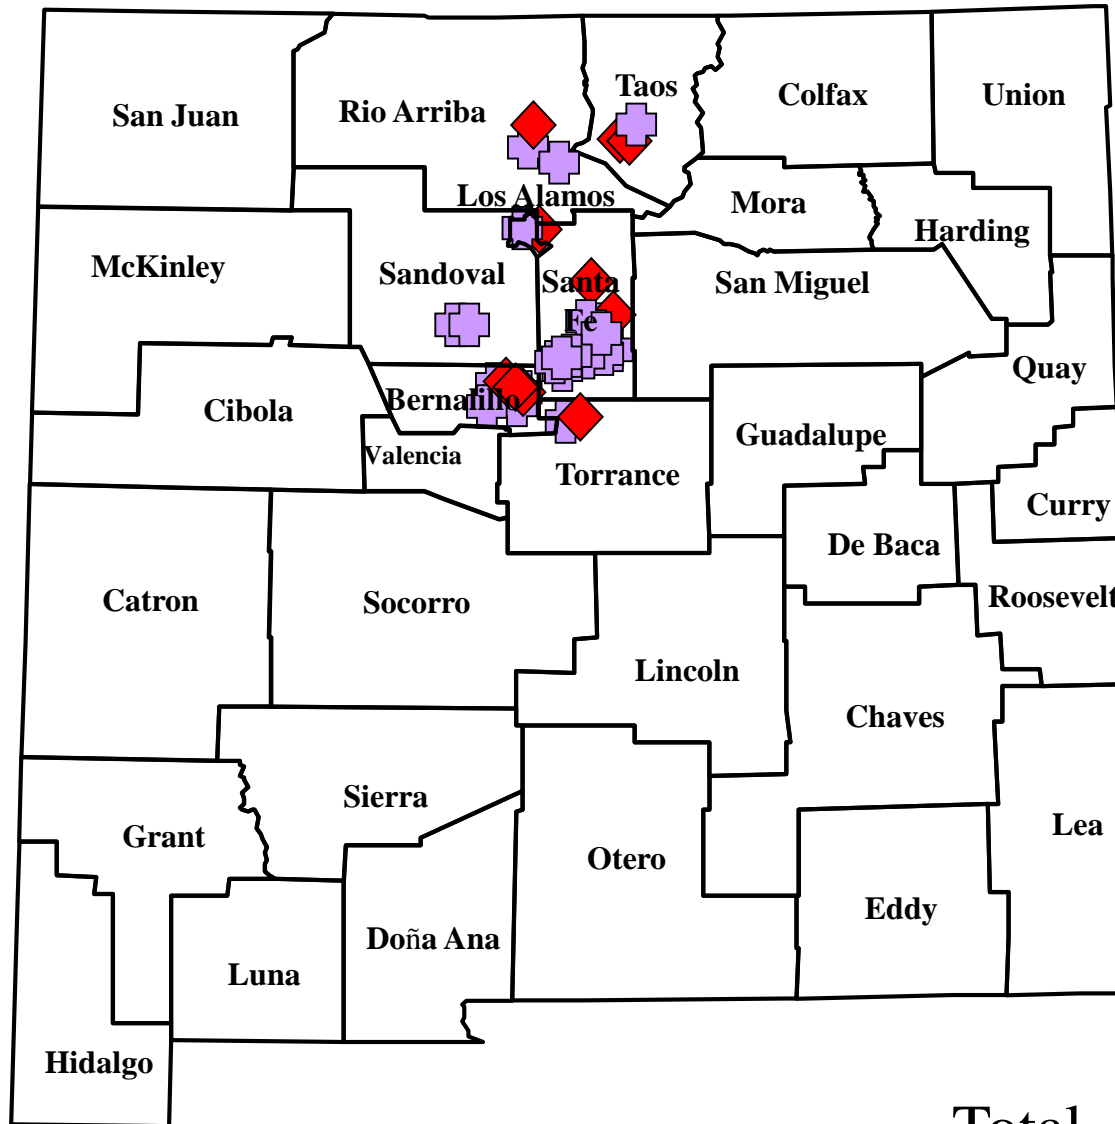

# Domestic Animal Plague in New Mexico, 2016

◆ Cat case (confirmed)  
Total = 10

✚ Dog case (confirmed)  
Total = 21

Total = 31

# Wild Animal Plague in New Mexico, 2016

- ◆ Positive Mammal  
Total = 3 (2 rabbits, 1 bear)
- ⊕ Positive Fleas  
Total = 0