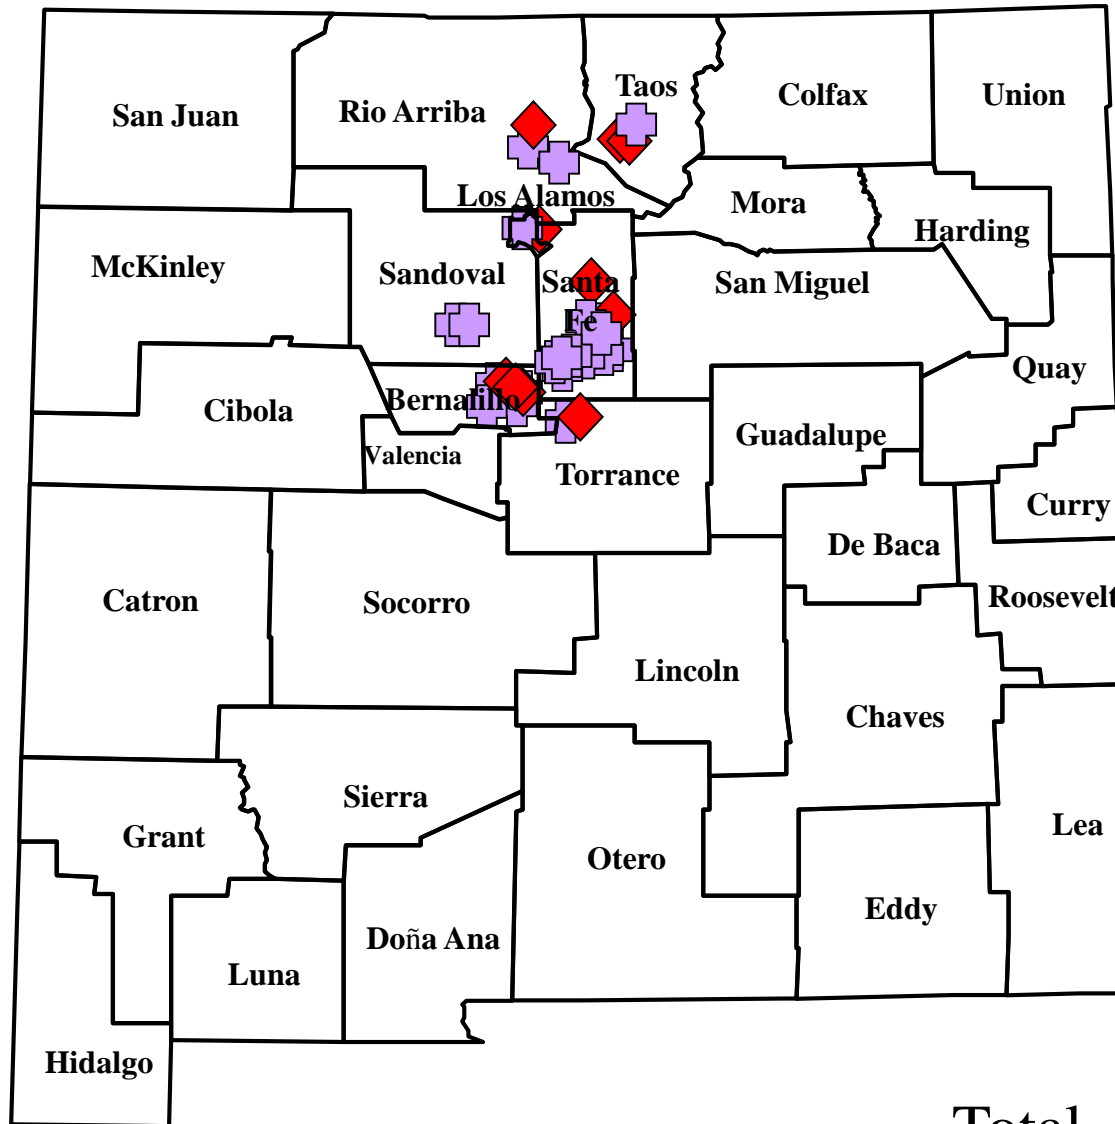

Domestic Animal Plague in New Mexico, 2016

◆ Cat case (confirmed)
Total = 10

✚ Dog case (confirmed)
Total = 21

Total = 31

Wild Animal Plague in New Mexico, 2016

◆ Positive Mammal
Total = 3 (2 rabbits, 1 bear)

✚ Positive Fleas
Total = 0