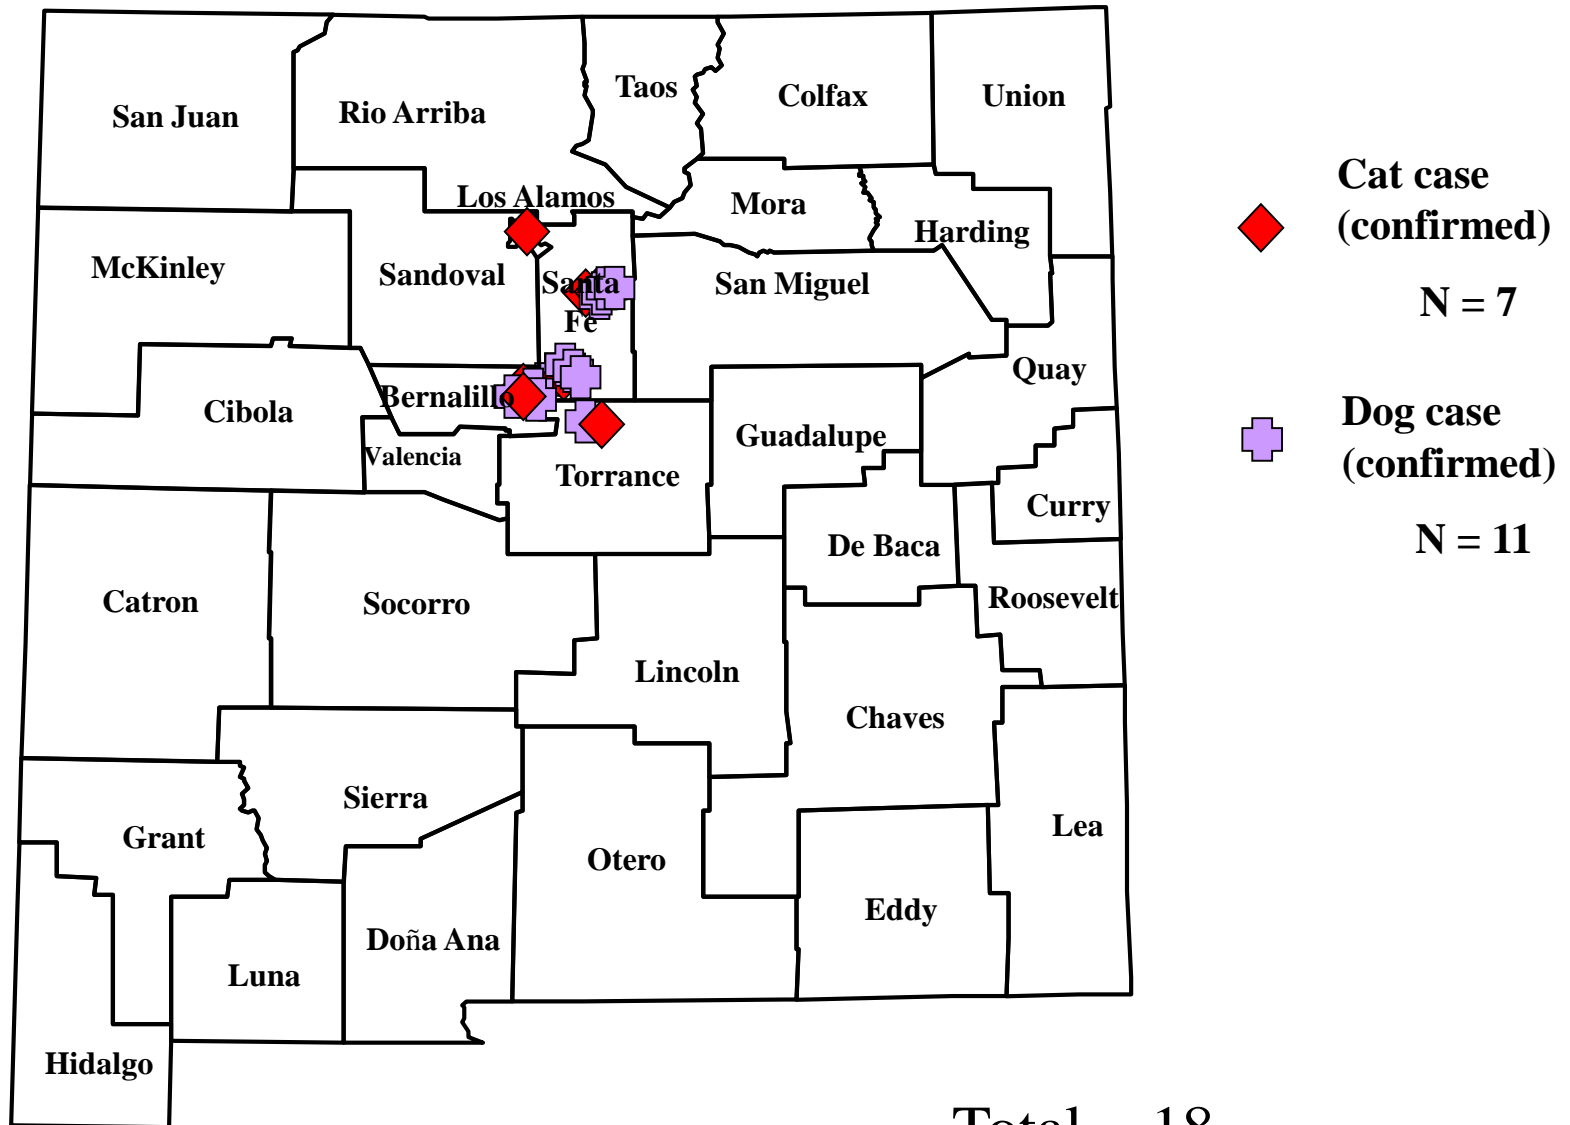

Domestic Animal Plague in New Mexico, 2015

Wild Animal Plague in New Mexico, 2015

◆ Positive Mammal
Total = 2

✚ Positive Fleas
Pools = 0