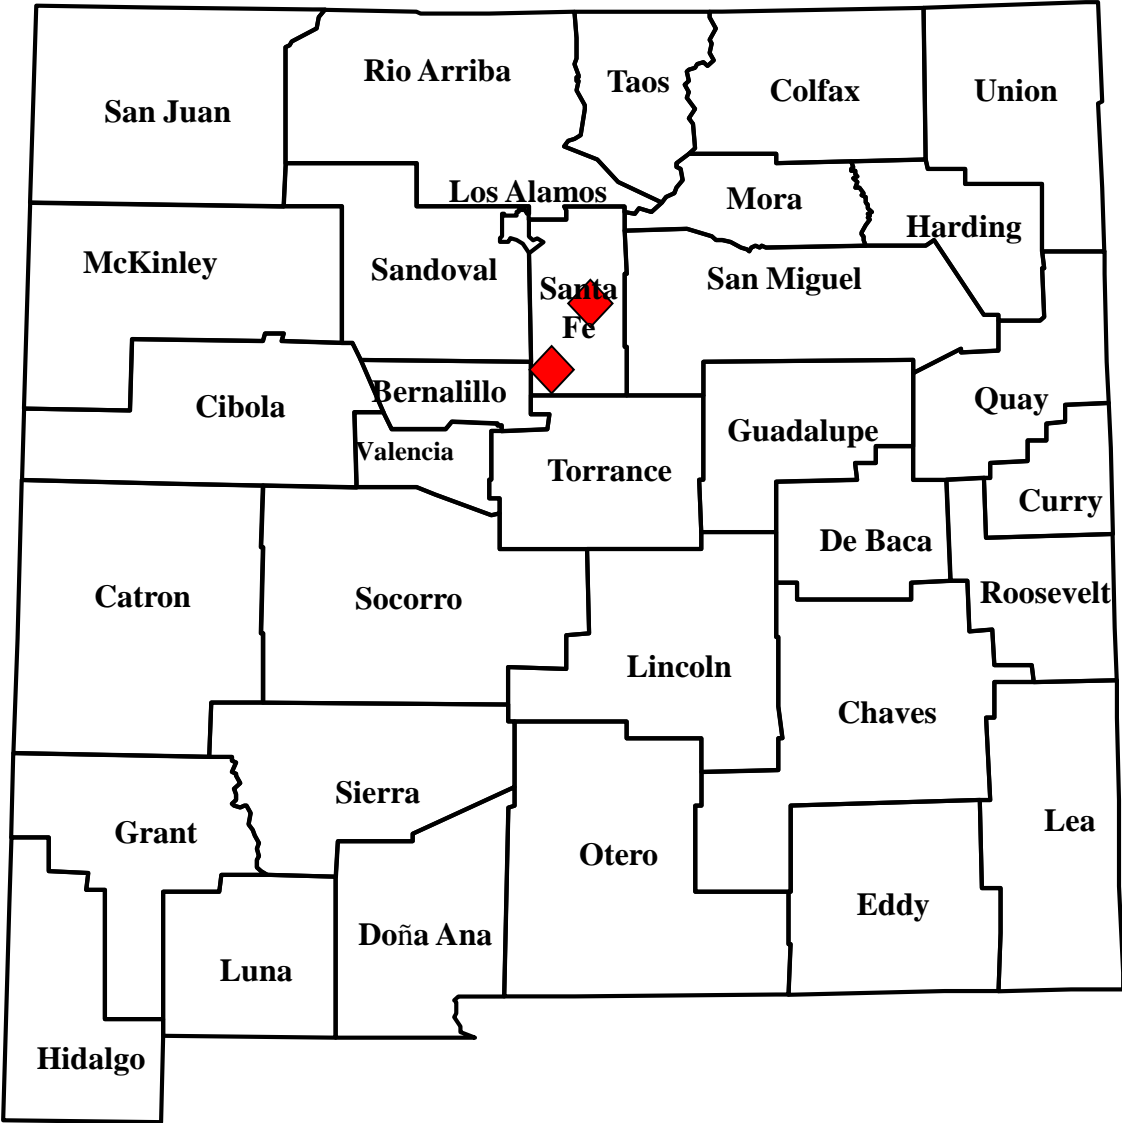

Domestic Animal Plague in New Mexico, 2015

Wild Animal Plague in New Mexico, 2015

◆ Positive Mammal
Total = 2

✚ Positive Fleas
Pools = 0