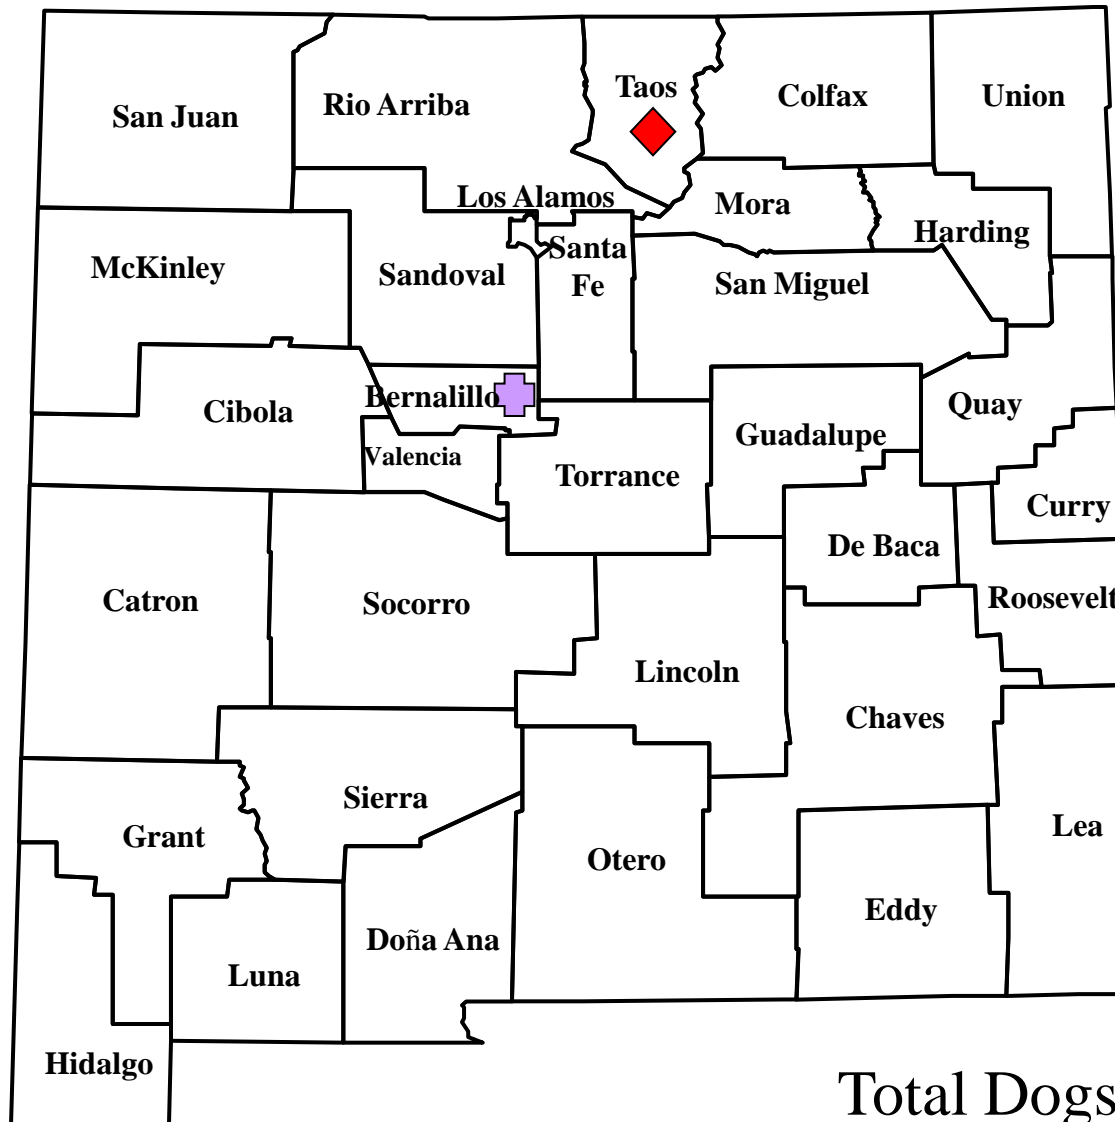

# Domestic Animal Plague in New Mexico, 2012

- ◆ Cat case = 1 (confirmed)
- ✚ Dog case = 1 (confirmed)

Total Dogs + Cats = 2

# Wild Animal Plague in New Mexico, 2012

◆ Positive Rodent or Rabbit (1)

⊕ Positive Fleas