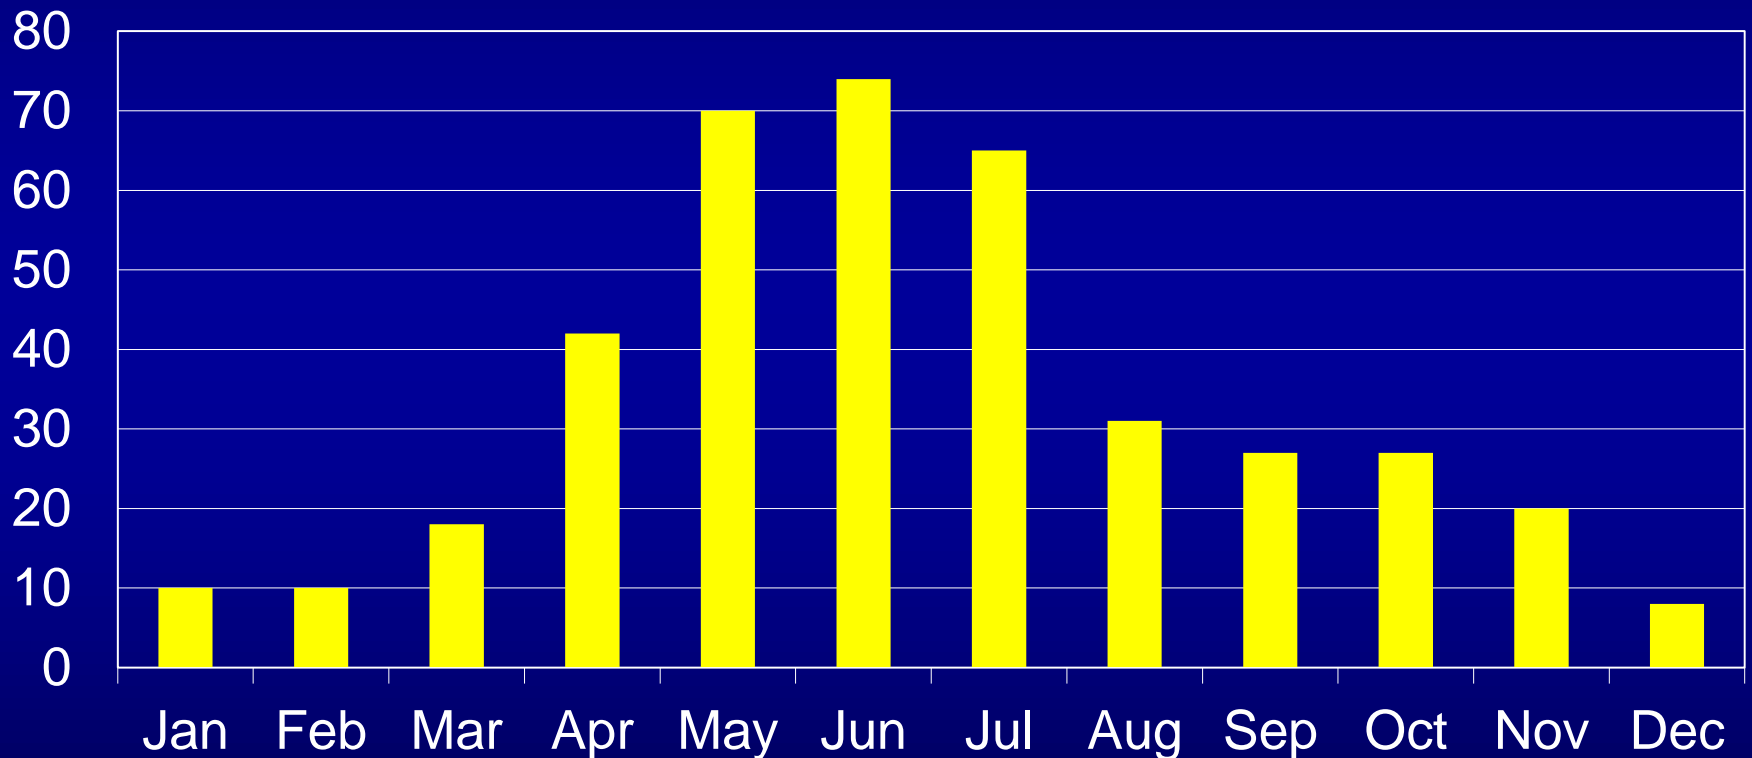

### Number of Cases

Includes confirmed and probable cases from 1977 to 2001; beginning 2002 only confirmed cases included

403 cases shown (total cases 406)  
Location unknown for 3 cases

# Feline Plague by Year

## New Mexico, 1977-2020

Number of Cases

N = 406

\* 1977-2001 includes confirmed and probable cases; beginning 2002 only confirmed cases are included

# Feline Plague by Onset Month New Mexico, 1977-2020

Number of Cases

N = 403\*

Includes confirmed and probable cases occurring from 1977-2001; beginning 2002 only confirmed cases are included

\* 3 cases onset date unknown