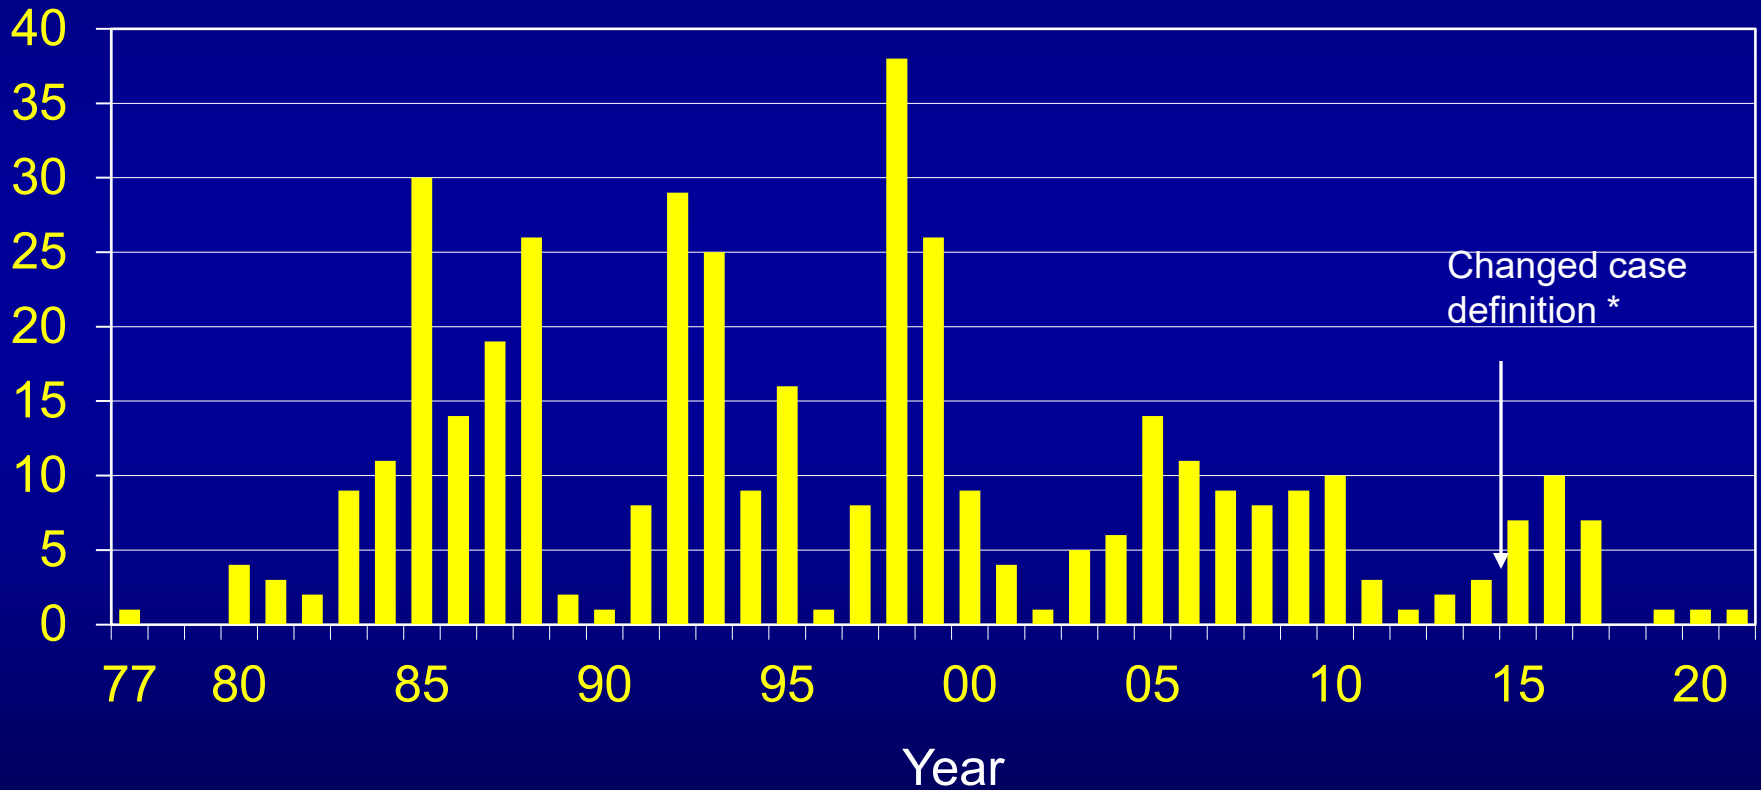

Feline Plague in New Mexico

Cases by County 1977 - 2021

Number of Cases

Includes confirmed and probable cases from 1977 to 2001; beginning 2002 only confirmed cases included

404 cases shown (total cases 407)
Location unknown for 3 cases

Feline Plague by Year New Mexico, 1977-2021

Number of Cases

N = 407

* 1977-2001 includes confirmed and probable cases; beginning 2002 only confirmed cases are included

Feline Plague by Onset Month New Mexico, 1977-2021

Includes confirmed and probable cases occurring from 1977-2001; beginning 2002 only confirmed cases are included

* 3 cases onset date unknown