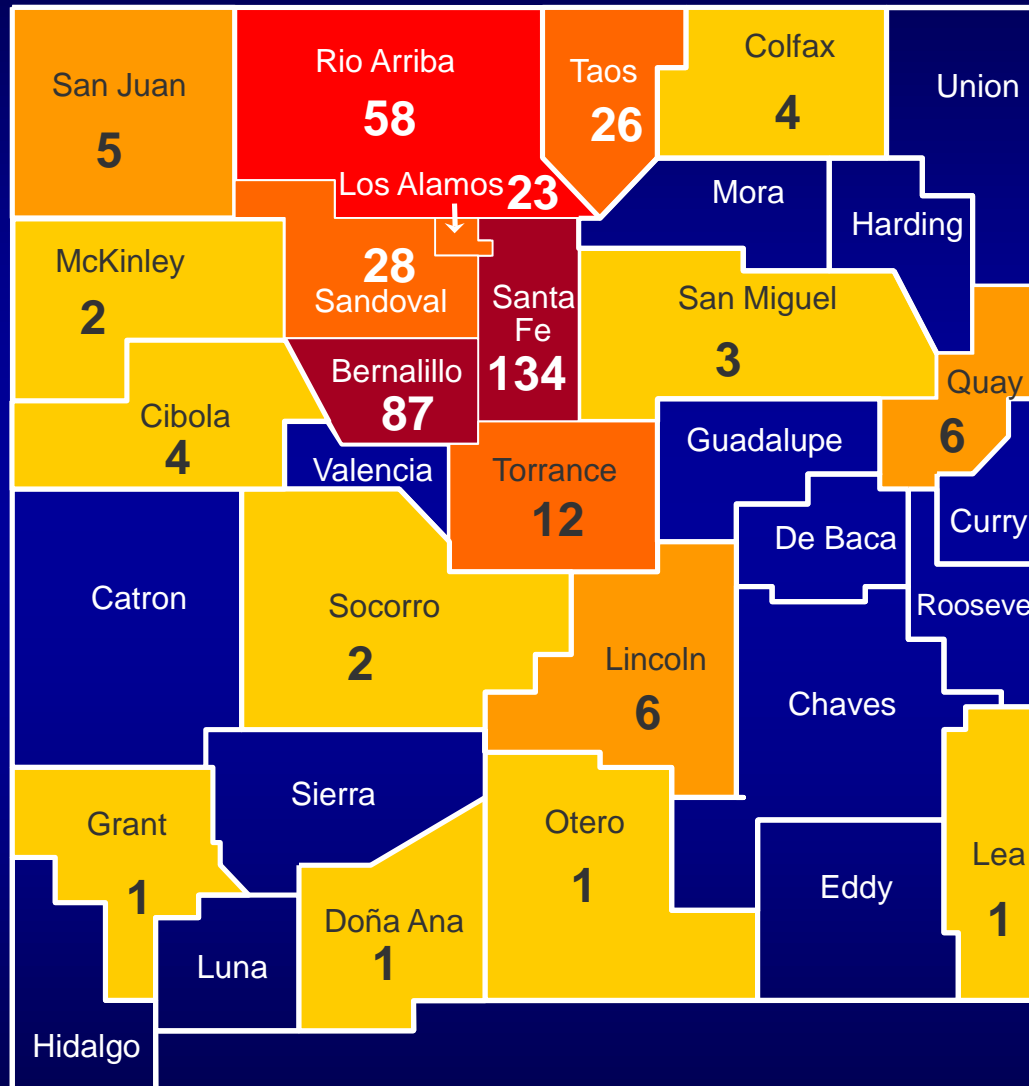

# Feline Plague in New Mexico

## Cases by County 1977 - 2020

### Number of Cases

Includes confirmed and probable cases from 1977 to 2001; beginning 2002 only confirmed cases included

403 cases shown (total cases 406)  
Location unknown for 3 cases

## New Mexico, 1977-2020

Number of Cases

N = 406

\* 1977-2001 includes confirmed and probable cases; beginning 2002 only confirmed cases are included