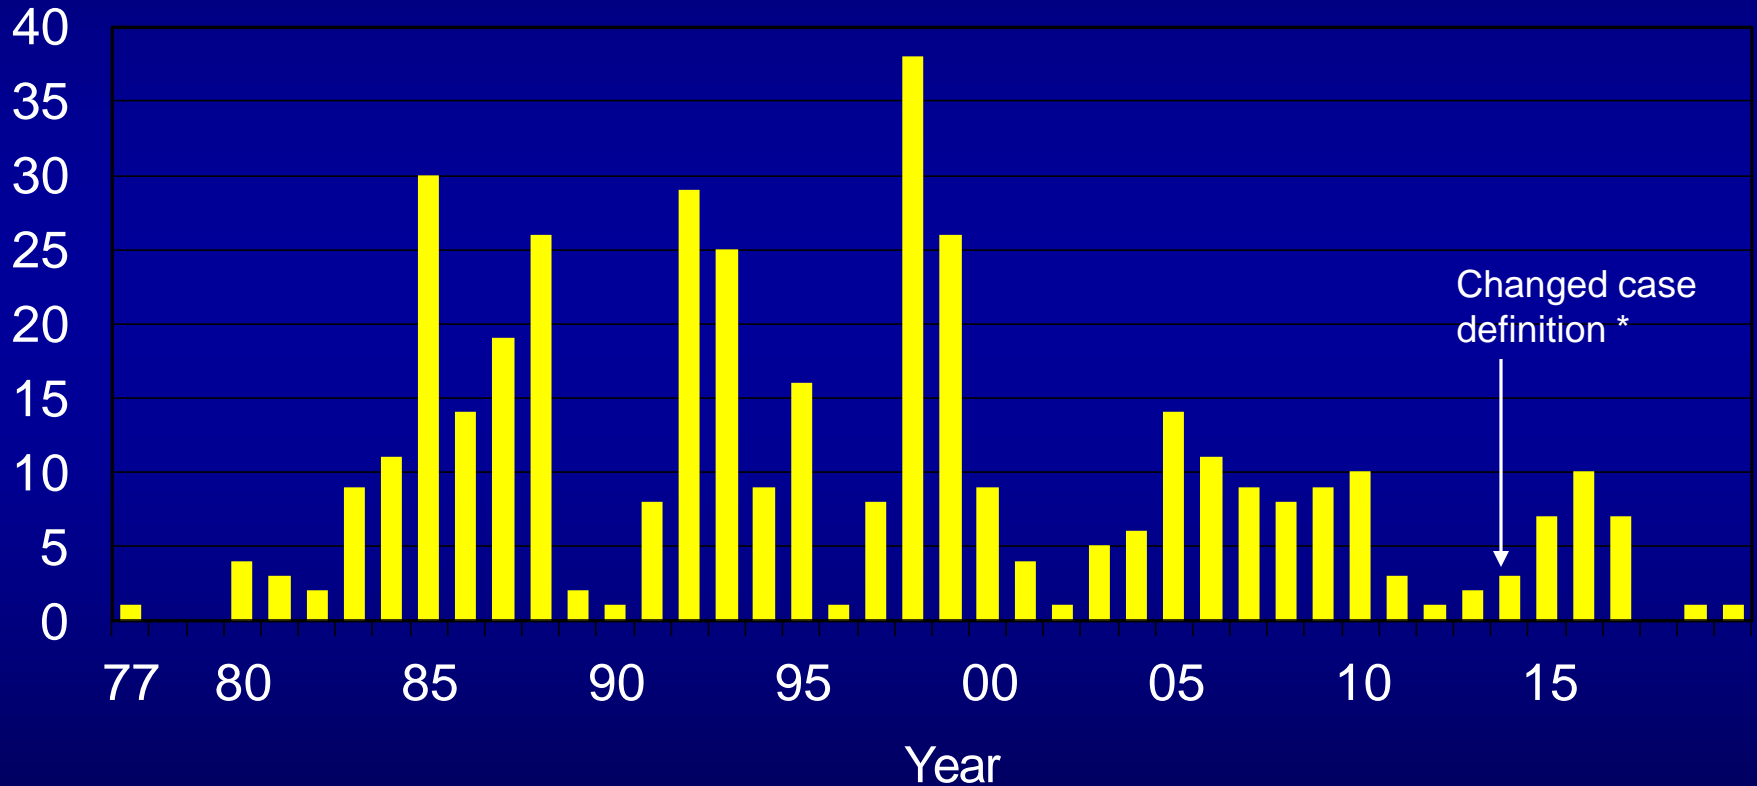

## Cases by County 1977 - 2020

### Number of Cases

Includes confirmed and probable cases from 1977 to 2001; beginning 2002 only confirmed cases included

403 cases shown (total cases 406)  
Location unknown for 3 cases

# Feline Plague by Year

## New Mexico, 1977-2020

Number of Cases

N = 406

\* 1977-2001 includes confirmed and probable cases; beginning 2002 only confirmed cases are included