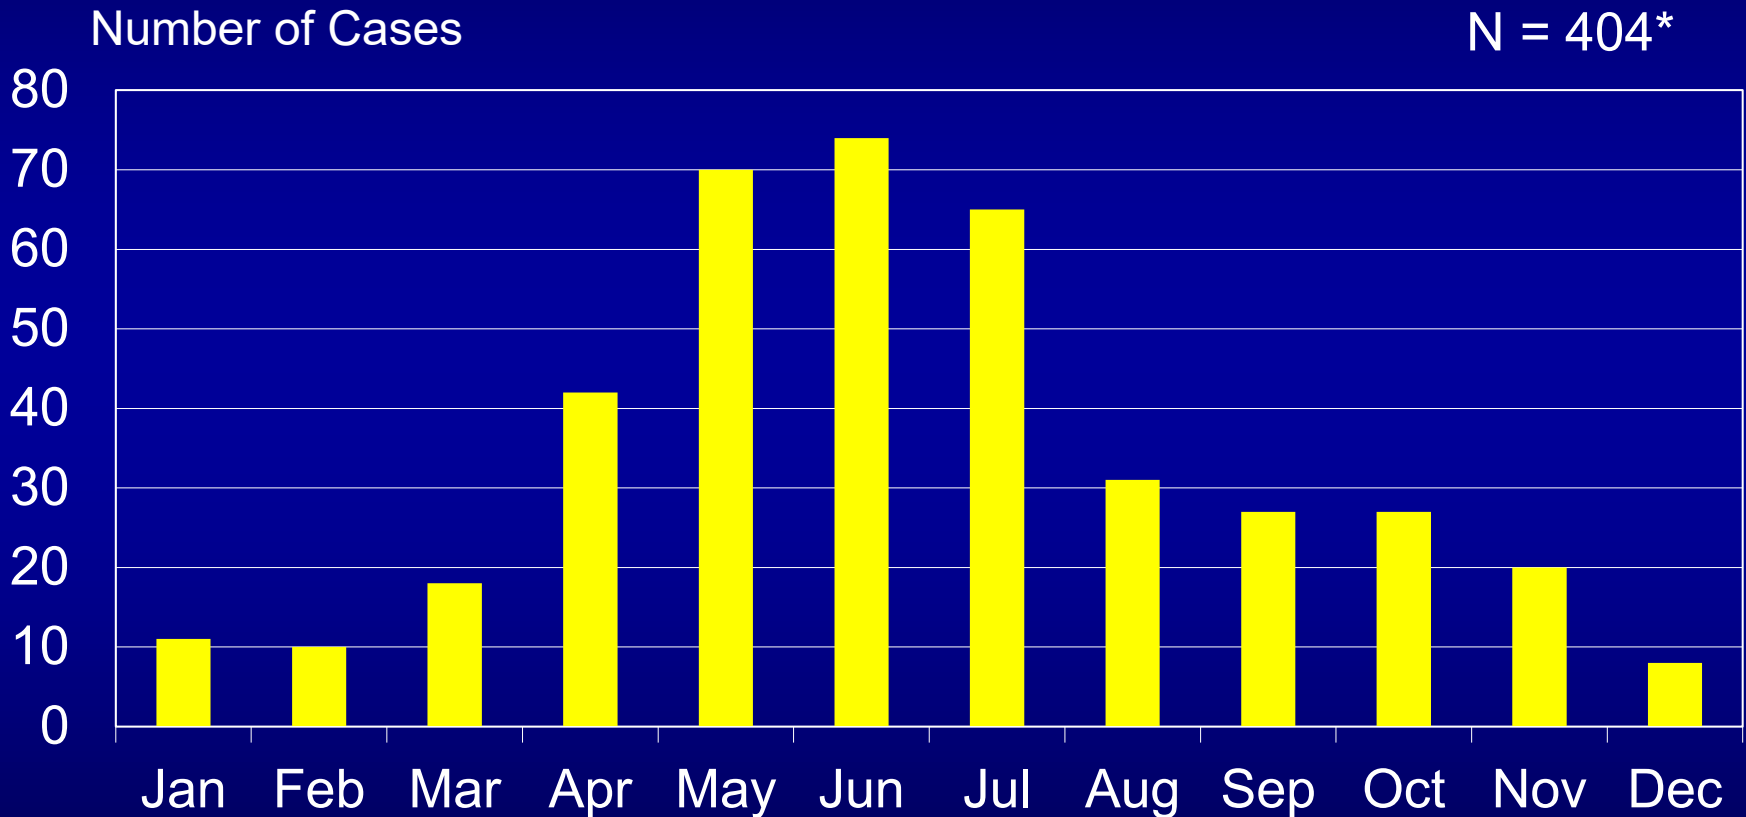

Feline Plague in New Mexico

Cases by County 1977 - 2021

Number of Cases

Includes confirmed and probable cases from 1977 to 2001; beginning 2002 only confirmed cases included

404 cases shown (total cases 407)
Location unknown for 3 cases

Feline Plague by Year New Mexico, 1977-2021

Number of Cases

N = 407

* 1977-2001 includes confirmed and probable cases; beginning 2002 only confirmed cases are included

Feline Plague by Onset Month New Mexico, 1977-2021

Includes confirmed and probable cases occurring from 1977-2001; beginning 2002 only confirmed cases are included

* 3 cases onset date unknown