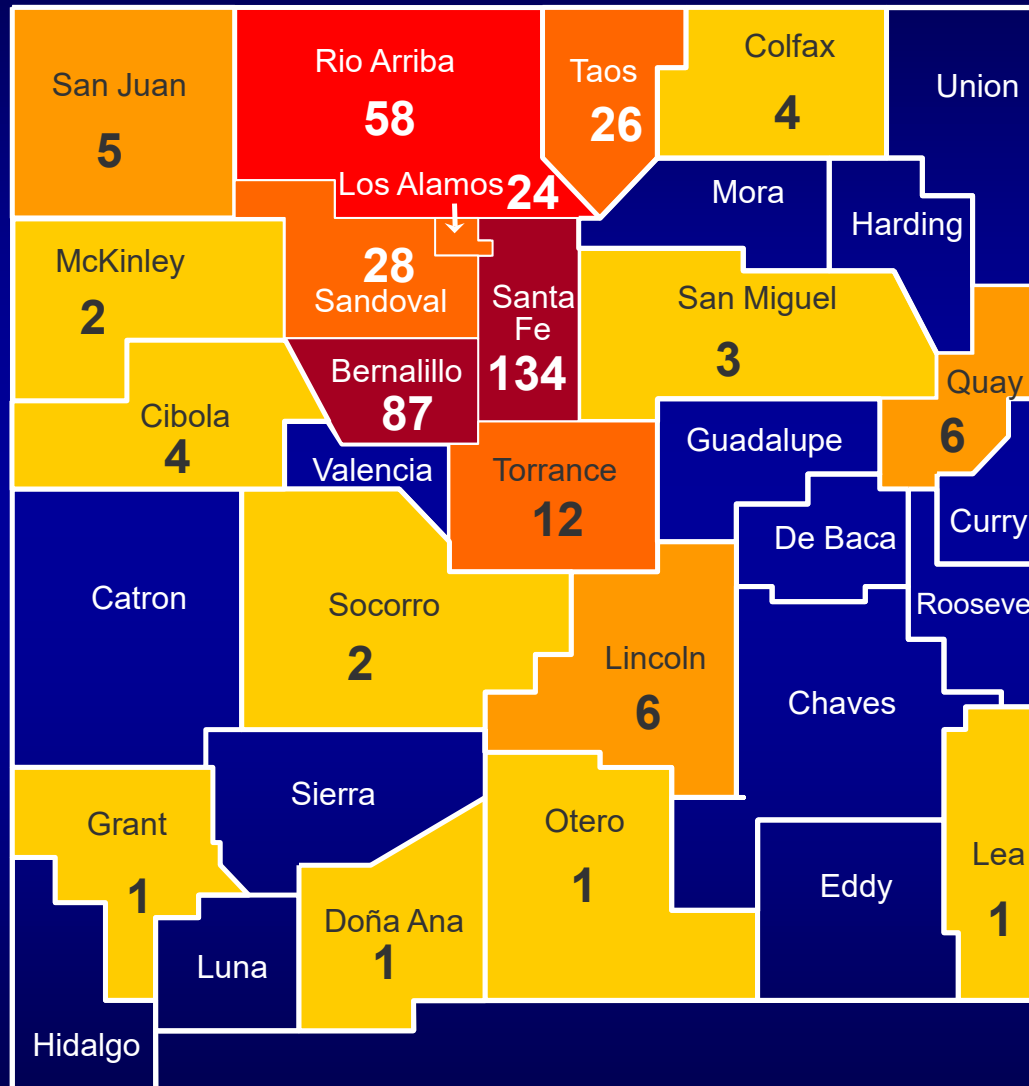

Feline Plague in New Mexico

Cases by County 1977 - 2021

Number of Cases

Includes confirmed and probable cases from 1977 to 2001; beginning 2002 only confirmed cases included

404 cases shown (total cases 407)
Location unknown for 3 cases

Feline Plague by Year New Mexico, 1977-2021

Number of Cases

N = 407

* 1977-2001 includes confirmed and probable cases; beginning 2002 only confirmed cases are included

Feline Plague by Onset Month New Mexico, 1977-2021

Includes confirmed and probable cases occurring from 1977-2001; beginning 2002 only confirmed cases are included

* 3 cases onset date unknown