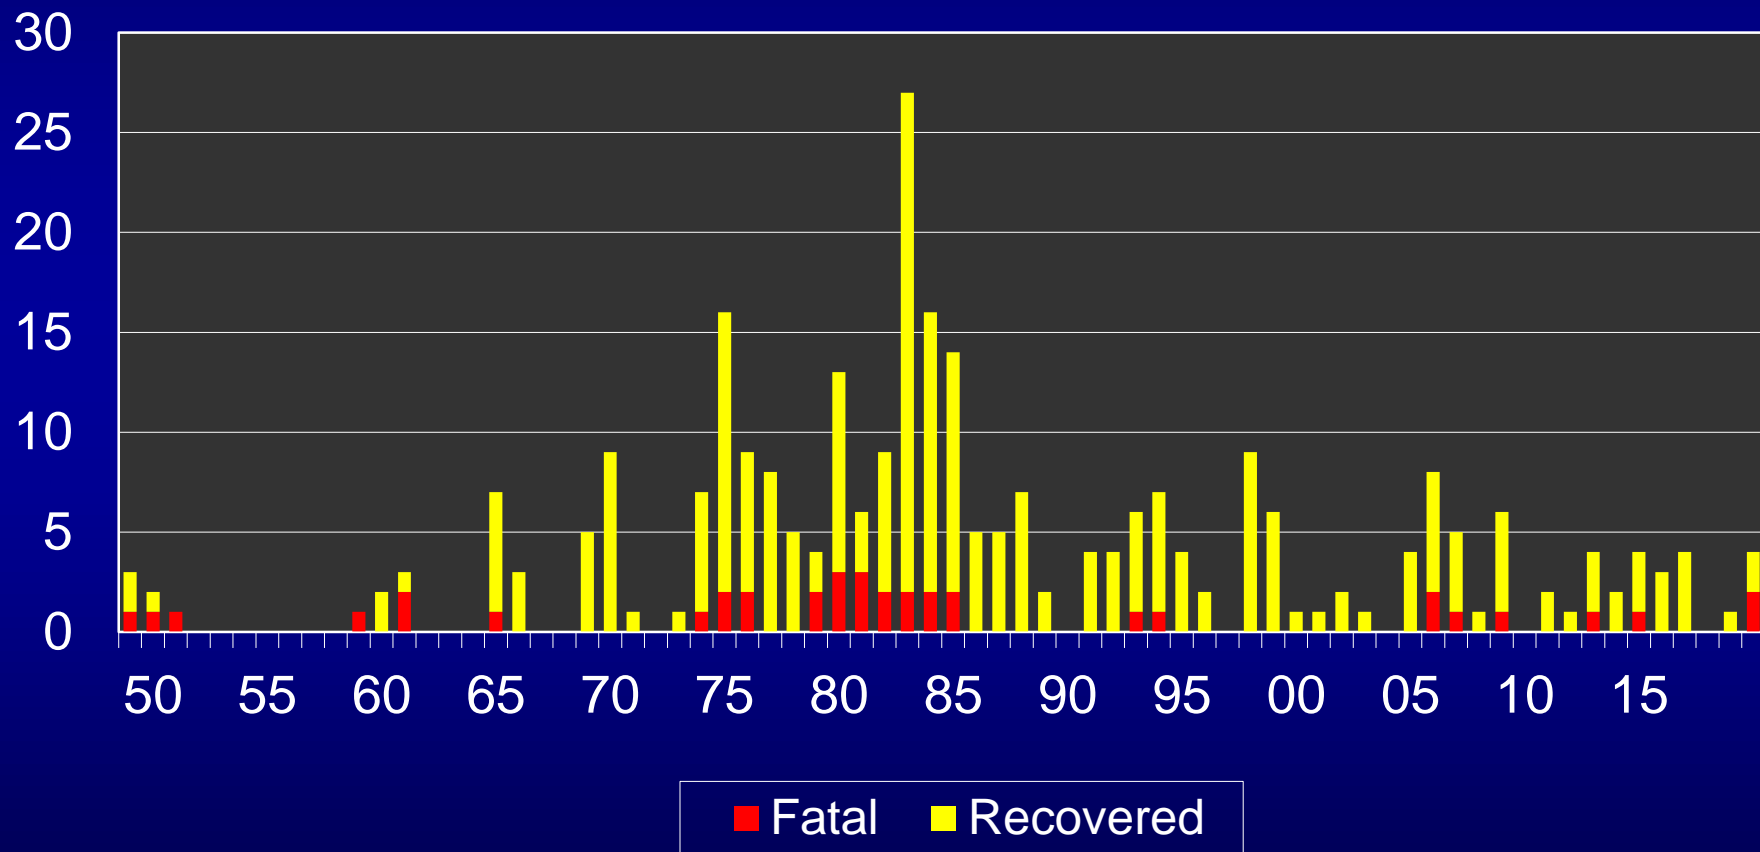

Human Plague by Onset Month New Mexico, 1949–2020

Human Plague by Year New Mexico, 1949–2020

Number of Cases

N = 288

Human Plague by Decade

New Mexico, 1949–2020