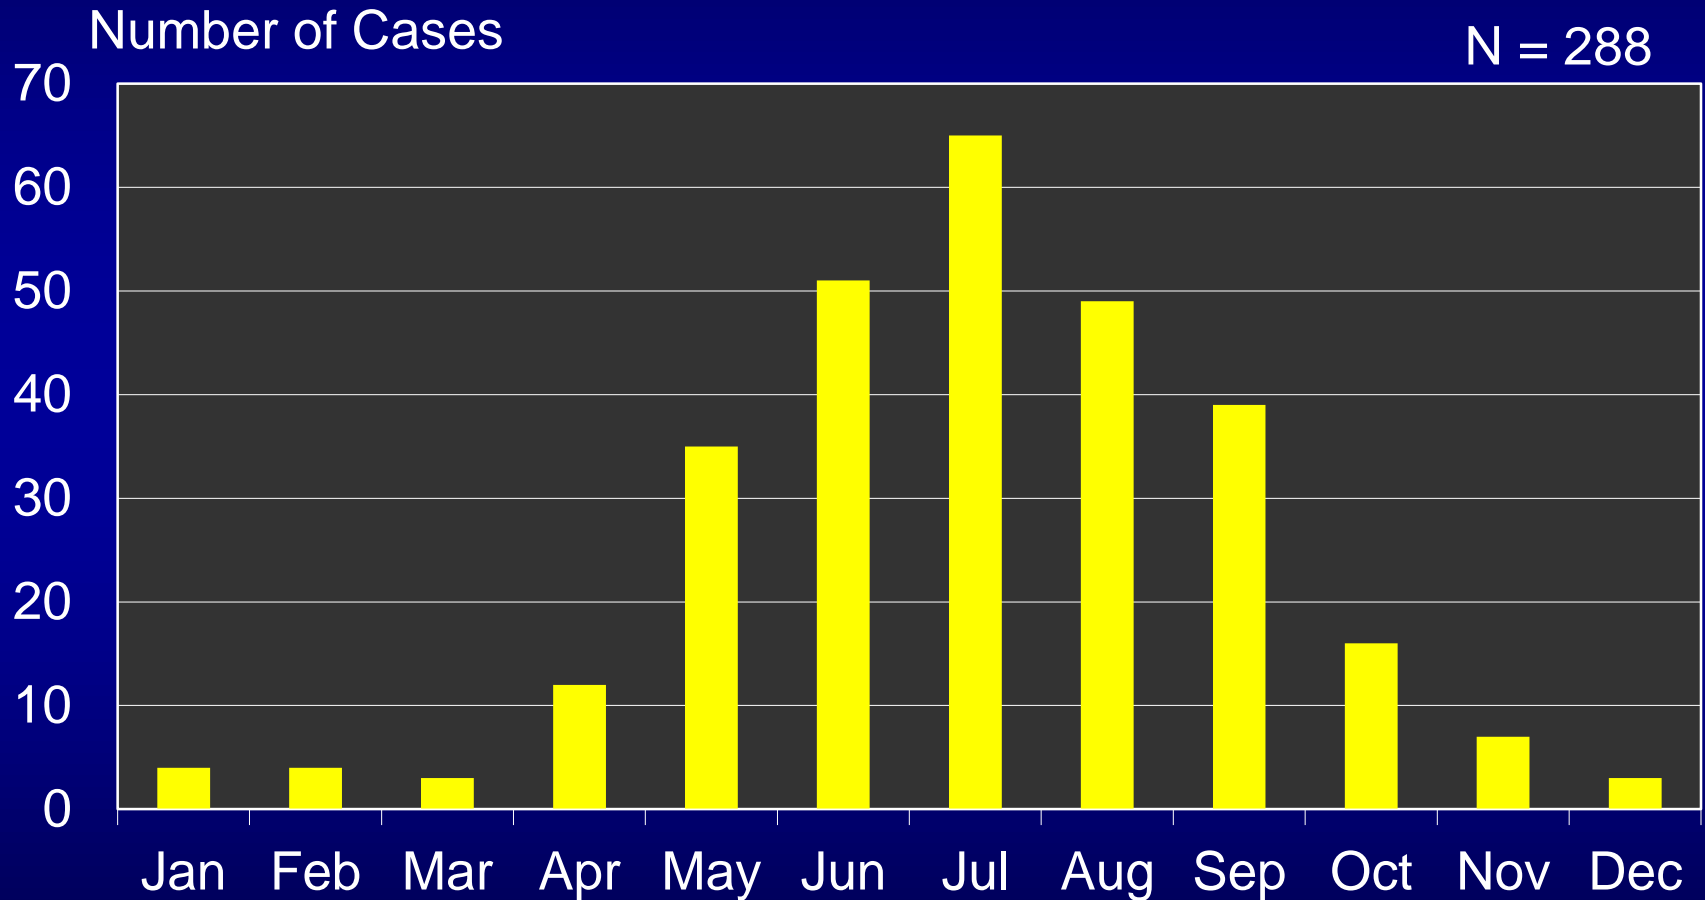

Human Plague by Onset Month New Mexico, 1949–2020

Human Plague by Year New Mexico, 1949–2020

Number of Cases

N = 288

Human Plague by Decade

New Mexico, 1949–2020